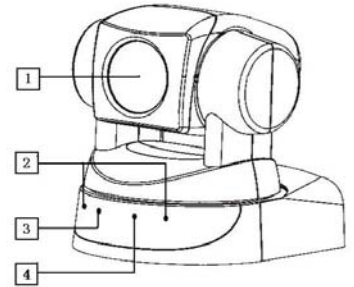

UV80C Video Conference Camera

Product features

- (1) Integrated design, smart and attractive appearance
- (2) Accurate stepper motor driving, smart operation, accurate orientation
- (3) Compound VIDEO and S-VIDEO output modes
- (4) 128 preset positions, with precision error less than 0.03°
- (5) Can select multi control system, support remote control, RS-232 and RS-485 control
- (6) Protocol: PELCO P and PELCO-D self adaptable, VISCA protocol
- (7) Multi installation (on-desk or in-ceiling) can be selected
- (8) Multi—function remote controller
- (9) Change speed proportionally function: Pan/tilt speed and the depth of zoom lens decline proportionally and continuously

Main Camera Position Drawing

- 1、 lens
- 2、 remote controller sensor
- 3、 Power indicator light
- 4、 remote controller receiving indicator light
- 5、 Video jack
- 6、 S-Video jack
- 7、 VISCA IN jack
- 8、 DC12V(12VDC input)
- 9、 baud rate dial switch

Structure

| | |
|-----------------------|------------|
| Camera cover | PC plastic |
| Dome drive | Al-alloy |
| Weight (approximate) | |
| Unit weight | 1.5Kg |
| shipping weight | 3.5Kg |
| Operation Environment | indoor |