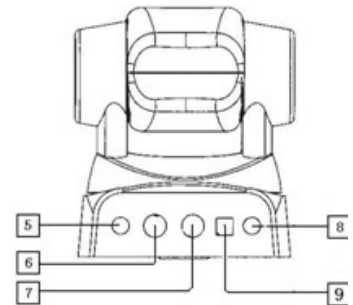

Main Camera Position Drawing

- 1、 lens
- 2、 remote controller sensor
- 3、 Power indicator light
- 4、 remote controller receiving indicator light
- 5、 Video jack
- 6、 S-Video jack
- 7、 VISCA IN jack
- 8、 DC12V(12VDC input)
- 9、 baud rate dial switch

Structure

| | |
|-----------------------|------------|
| Camera cover | PC plastic |
| Dome drive | Al-alloy |
| Weight (approximate) | |
| Unit weight | 1.5Kg |
| shipping weight | 3.5Kg |
| Operation Environment | indoor |